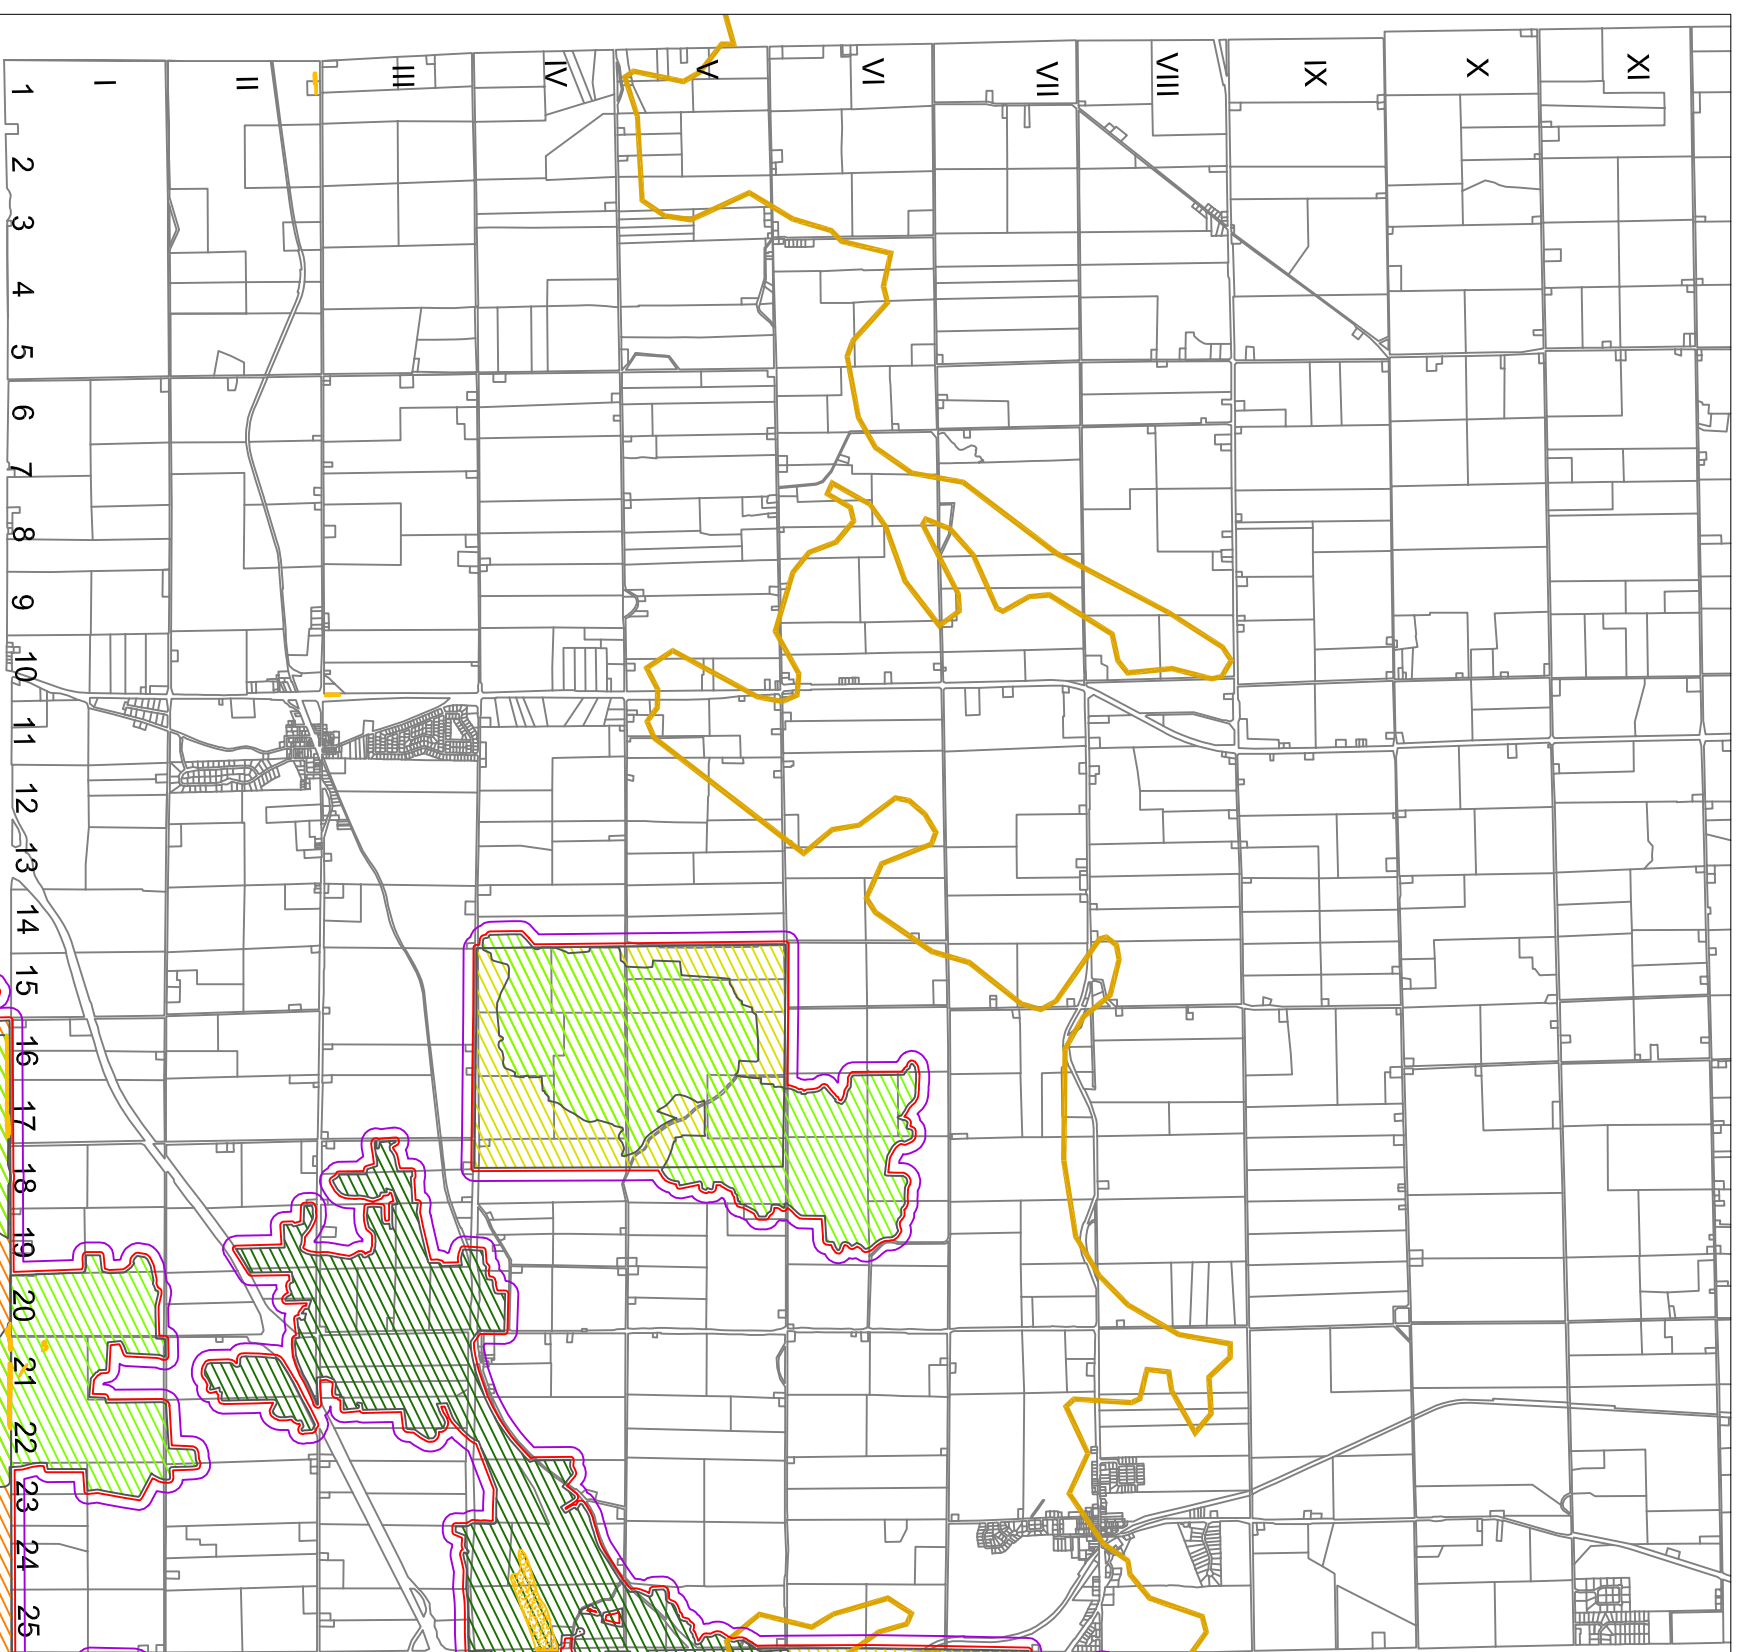

The City of Kawartha Lakes Oak Ridges Moraine Policy Area

SPA-7 Schedule 5

ANSI's, Sand Barrens, Savannahs and Prairies

- Oak Ridges Moraine Boundary
 - 30 m Buffer
 - 120 m Buffer
 - Sand Barrens, Savannahs and Prairies
- Areas of Natural and Scientific Interest**
- Life Science ANSI, Provincial Significance
 - Life Science ANSI, Regional Significance
 - Earth Science ANSI, Provincial Significance
 - Earth Science ANSI, Regional Significance

Pontypool