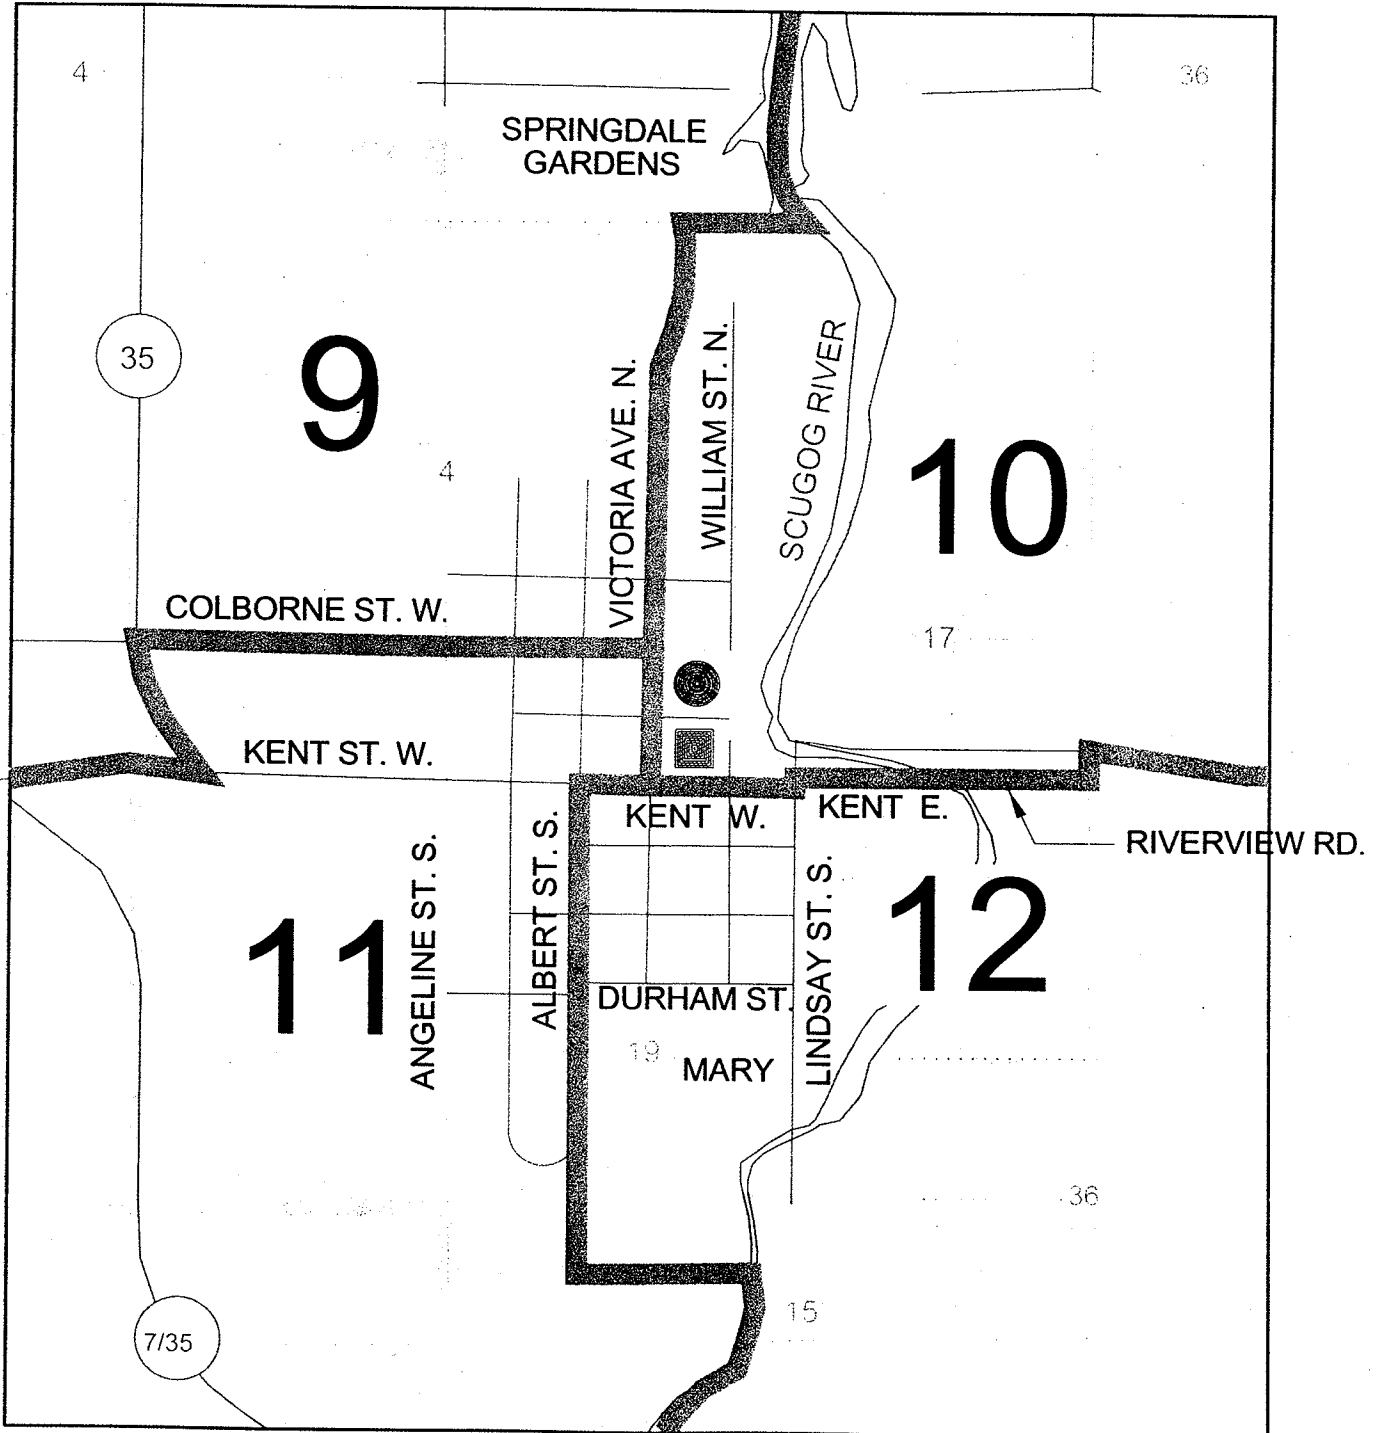

# LINDSAY

22

2

PENIEL RD.

BLACKB

KENREI RD.

PICKEREL PT. RD.

LAIRD DR.

SNUG CON. 8

PAST

THUNDERBRIDGE RD.

ANGELINE ST. N.

ALPINE ST.

LAGOON RD.

WILSON RD.

PICKEREL PT. RD.

SETTLERS RD.

ELM TREE RD

9

COLBORNE ST. W.

DEW/DROP INN RD.

LINDSAY

RCH RD.

FIELD SIDE RD.

10

POST RD

PIGEON LAKE RD.

WHEATFIELD RD.

RD.

GREENWA

CHEESE FACTORY