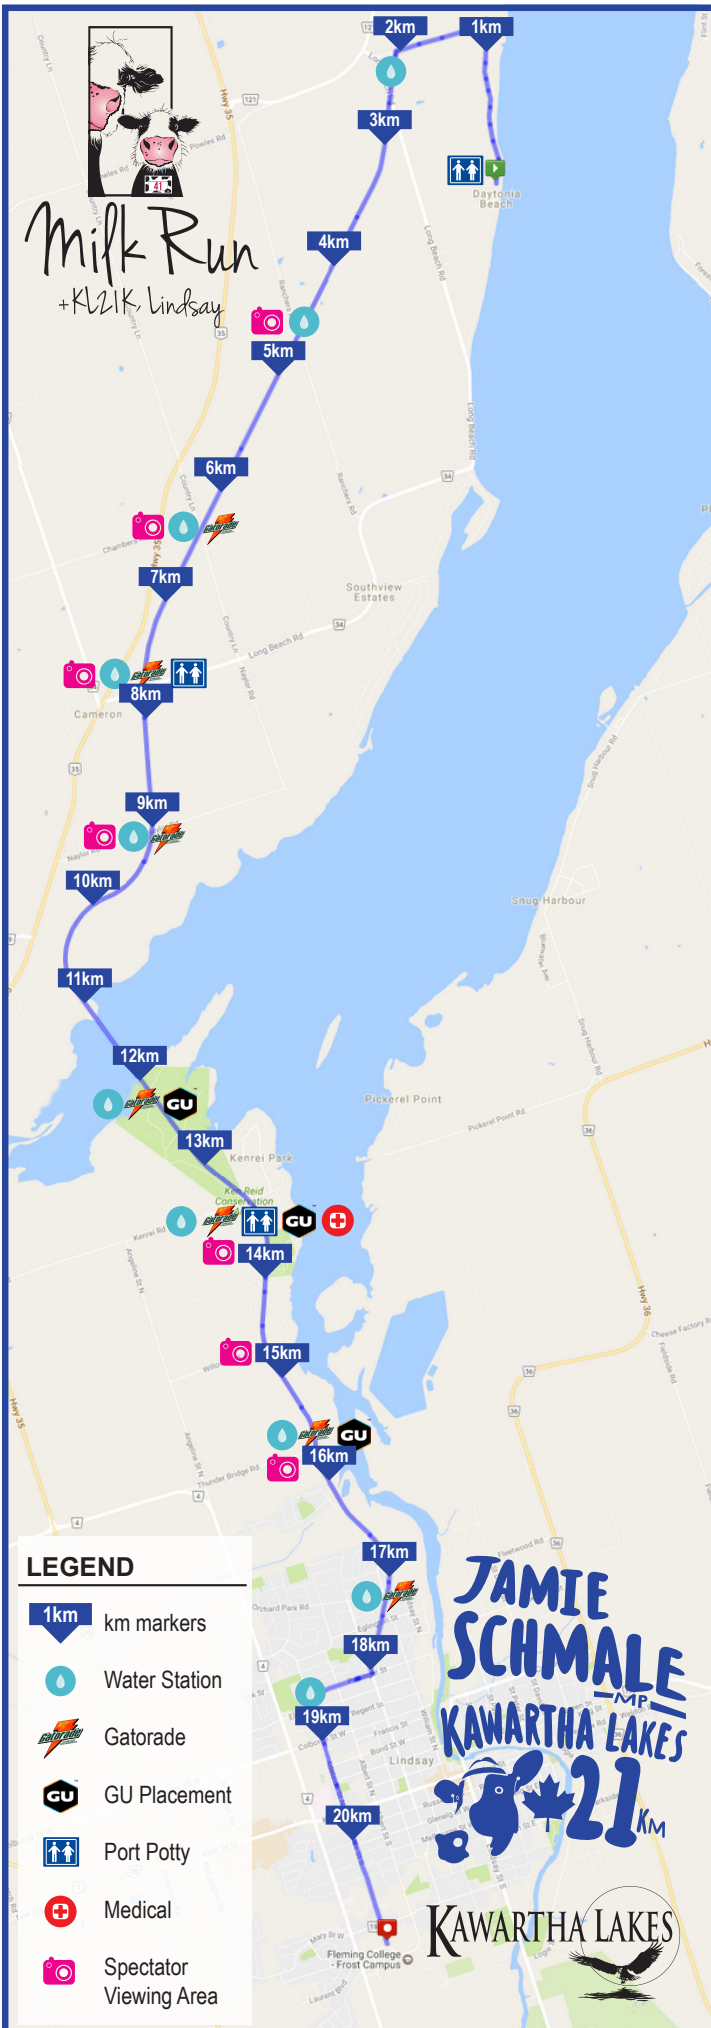

Milk Run

+K21K Lindsay

LEGEND

- 1km km markers
- Water Station
- Gatorade
- GU Placement
- Port Potty
- Medical
- Spectator Viewing Area

JAMIE SCHMALE
MP
KAWARTHA LAKES

21 KM

KAWARTHA LAKES