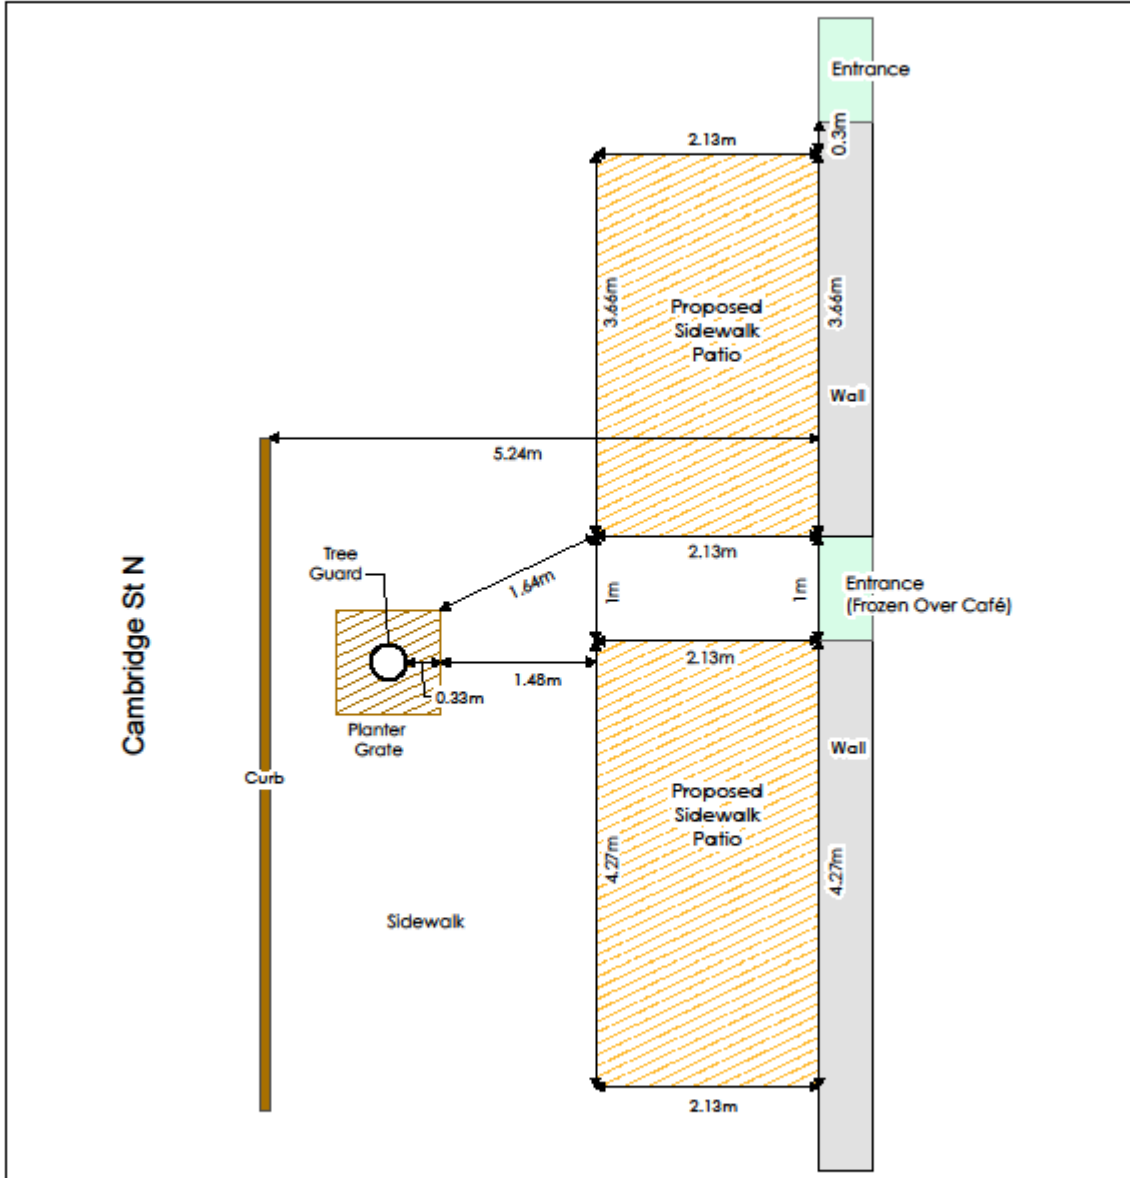

Sample Patio License Drawing

Kawartha Lakes

Date: April 2015

Uncontrolled document when printed

Owner Name (please print)

Signature

Date